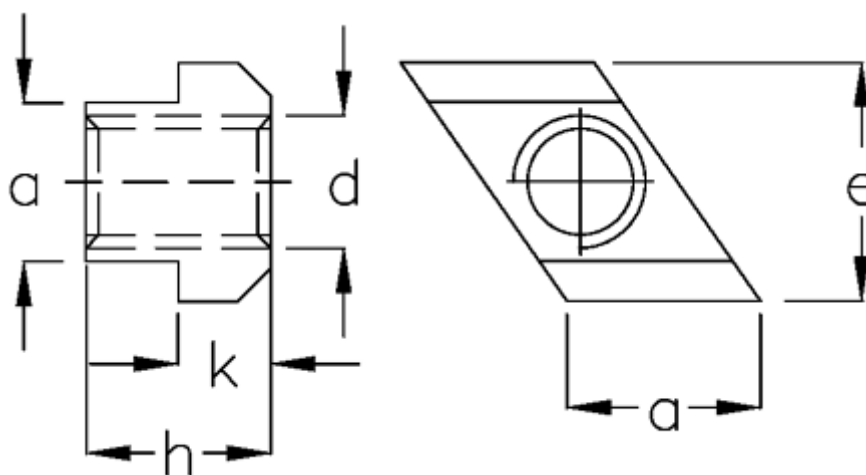

# Data Sheet

Article number: 20800408

Description: Rhombus T-nut  
GN 508.1-18-M16

## Measures

a	= 18
d	= M16
e	= 28
H	= 20
K	= 10
T-slot width	= 18